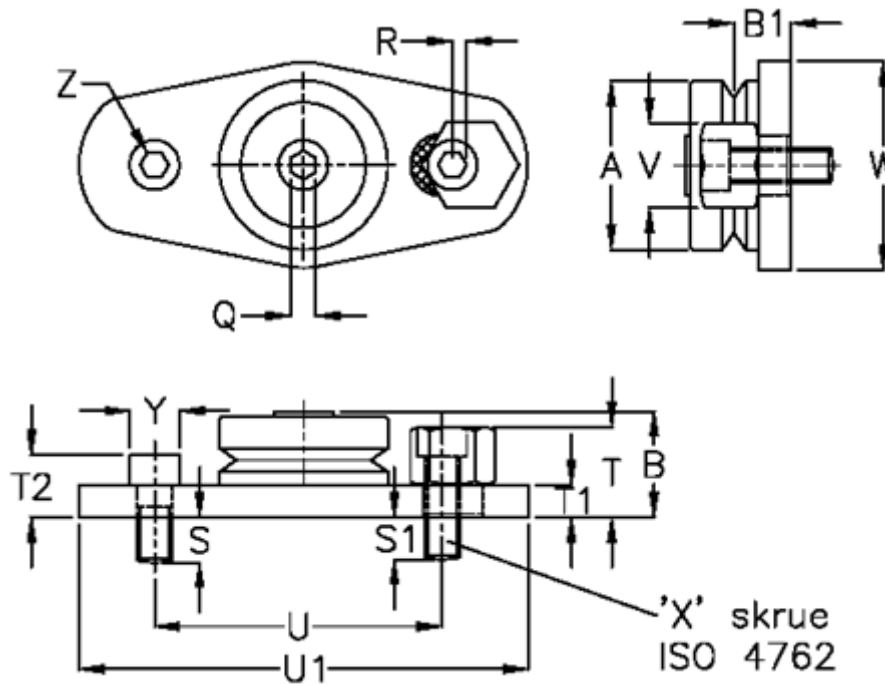

Article number: 0591330454

Description: Hepco SL2 stainless bearing SS BHJ54E-NS

Measures

a = 54.0	T1 = 10.50	Y = 13.0
B = 34.7	T2 = 18.50	Z = 20
B1 = 19.00	U = 89.5	
Q = 8.0	U1 = 133.0	
R = 3.5	V = 25	
S = 14.50	W = 62	
S1 = 14.0	Weight kg/1000 = 800	
T = 23.5	X = M8 x 1,25	